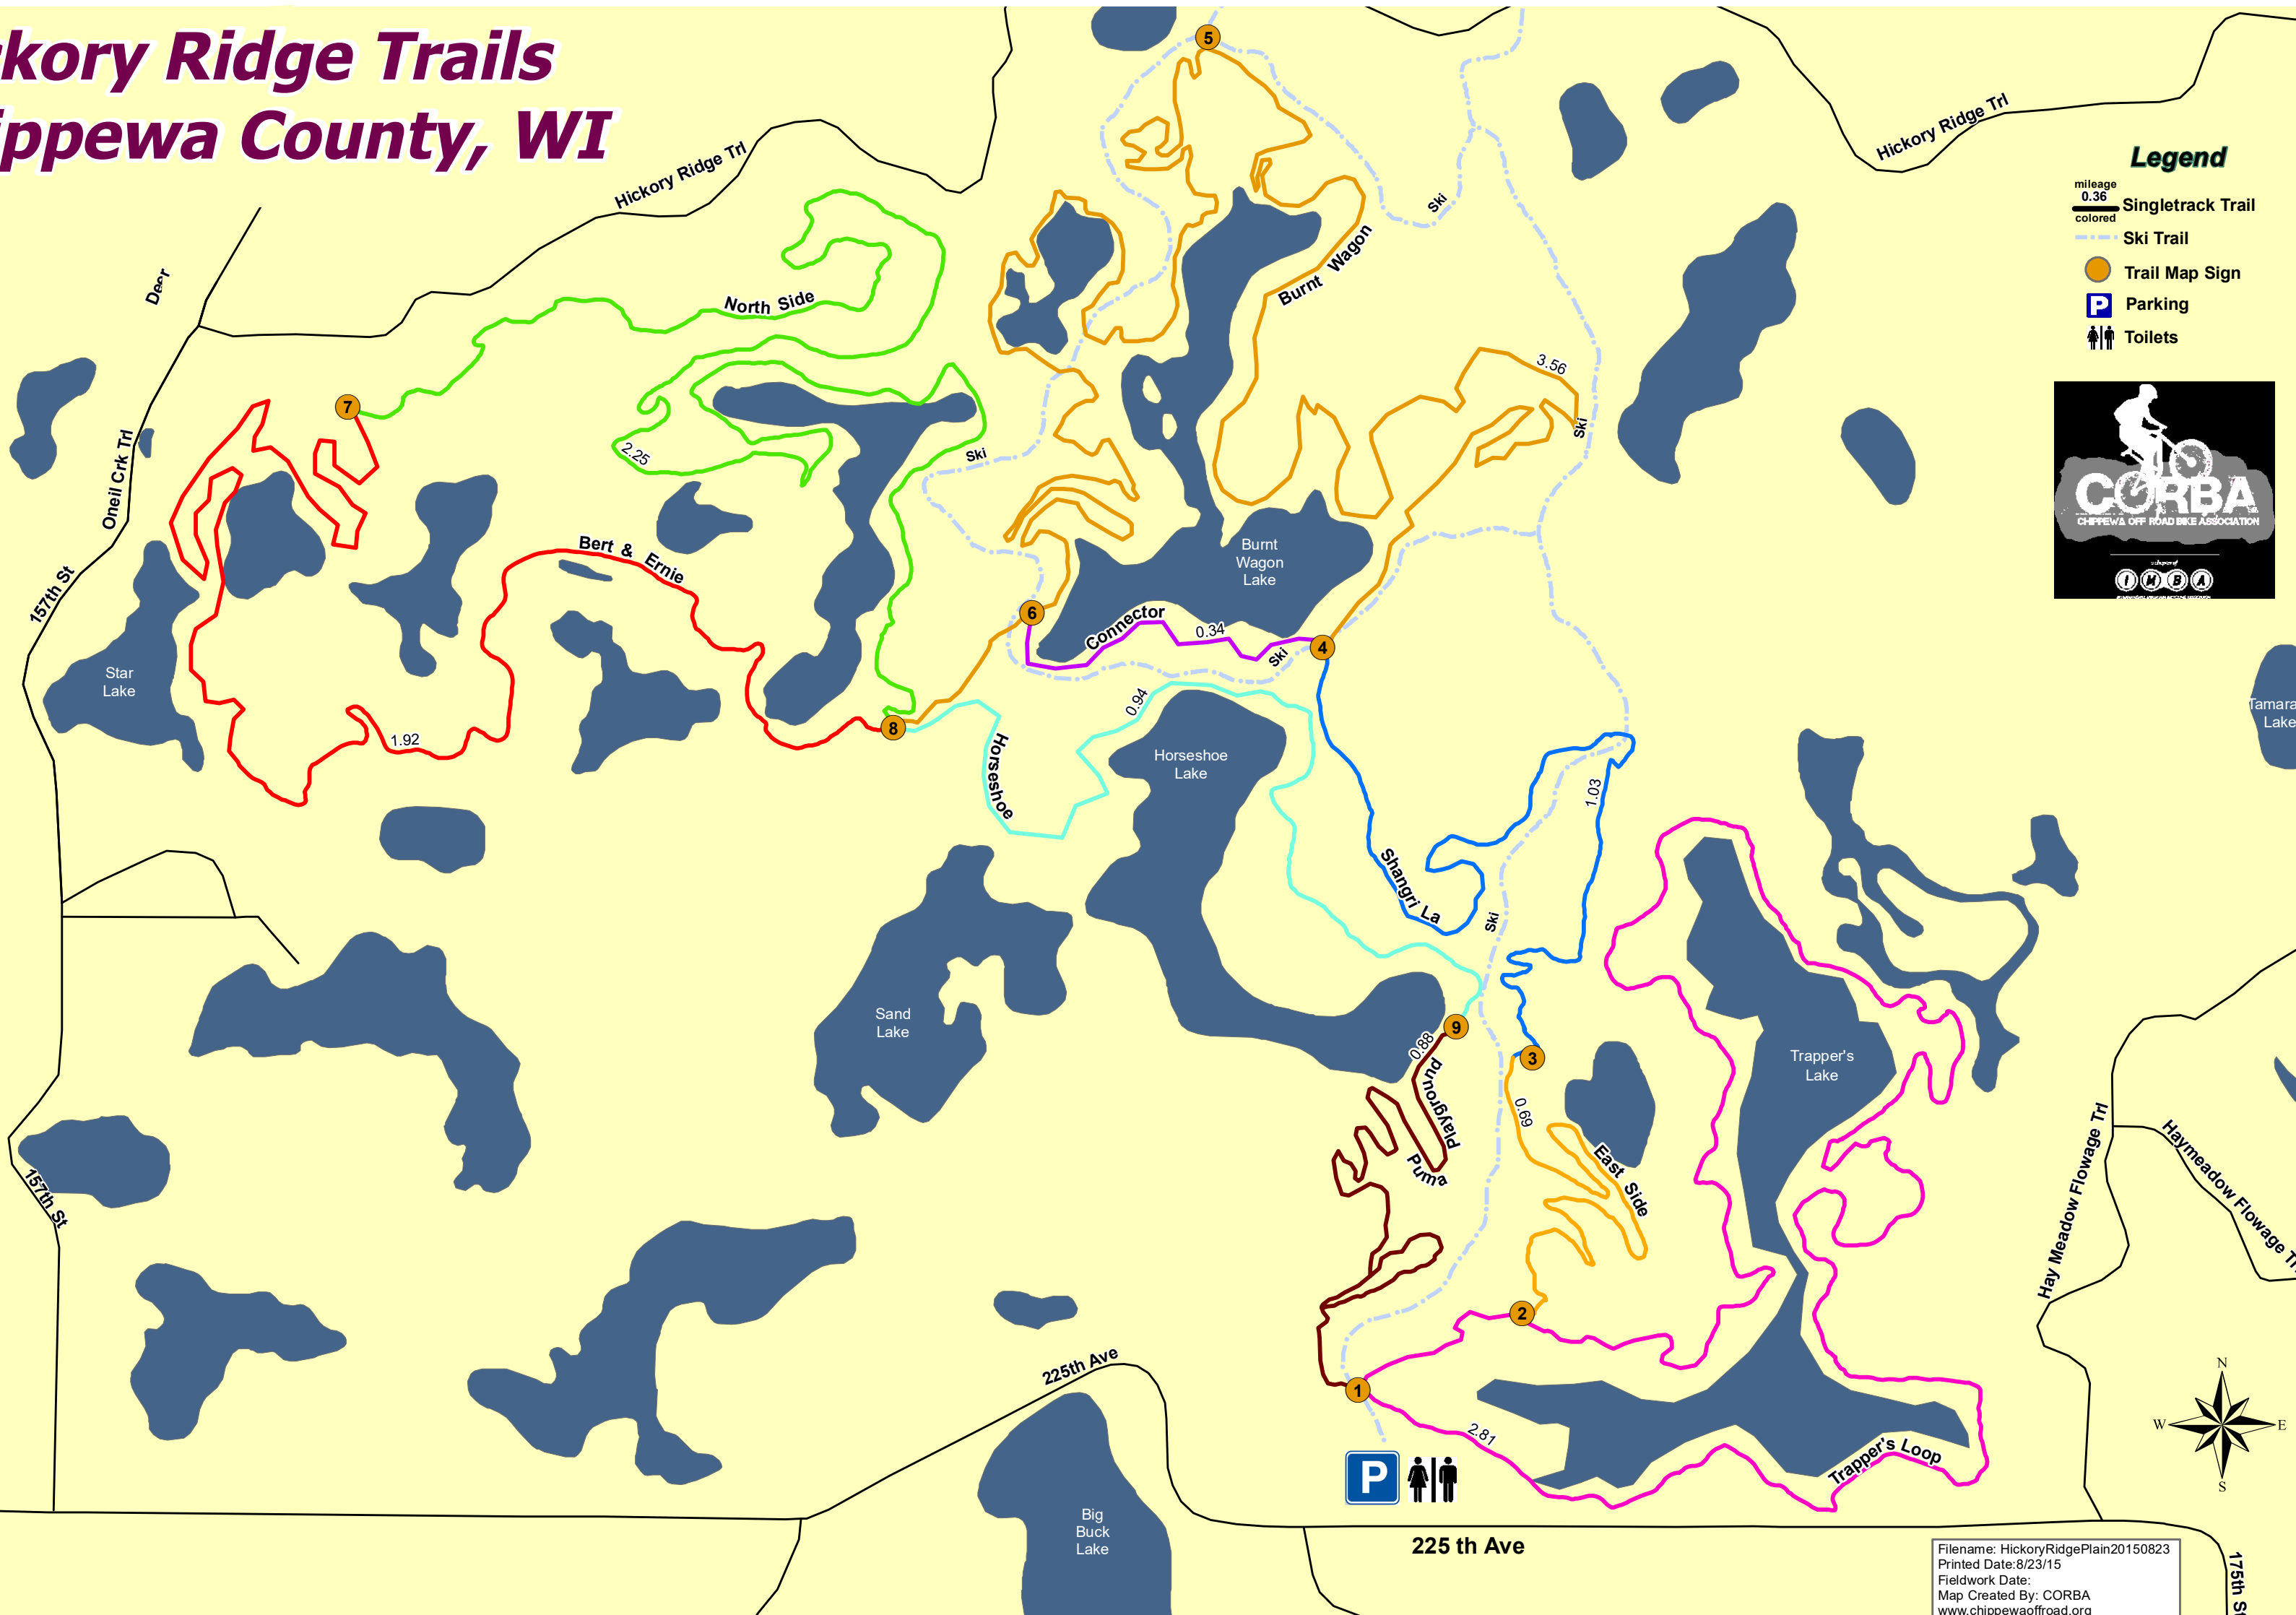

Hickory Ridge Trails

Chippewa County, WI

- Legend**
- mileage 0.36 colored Singletrack Trail
 - Ski Trail
 - Trail Map Sign
 - Parking
 - Toilets

Filename: HickoryRidgePlain20150823
 Printed Date: 8/23/15
 Fieldwork Date:
 Map Created By: CORBA
 www.chippewaoffroad.org

175th St