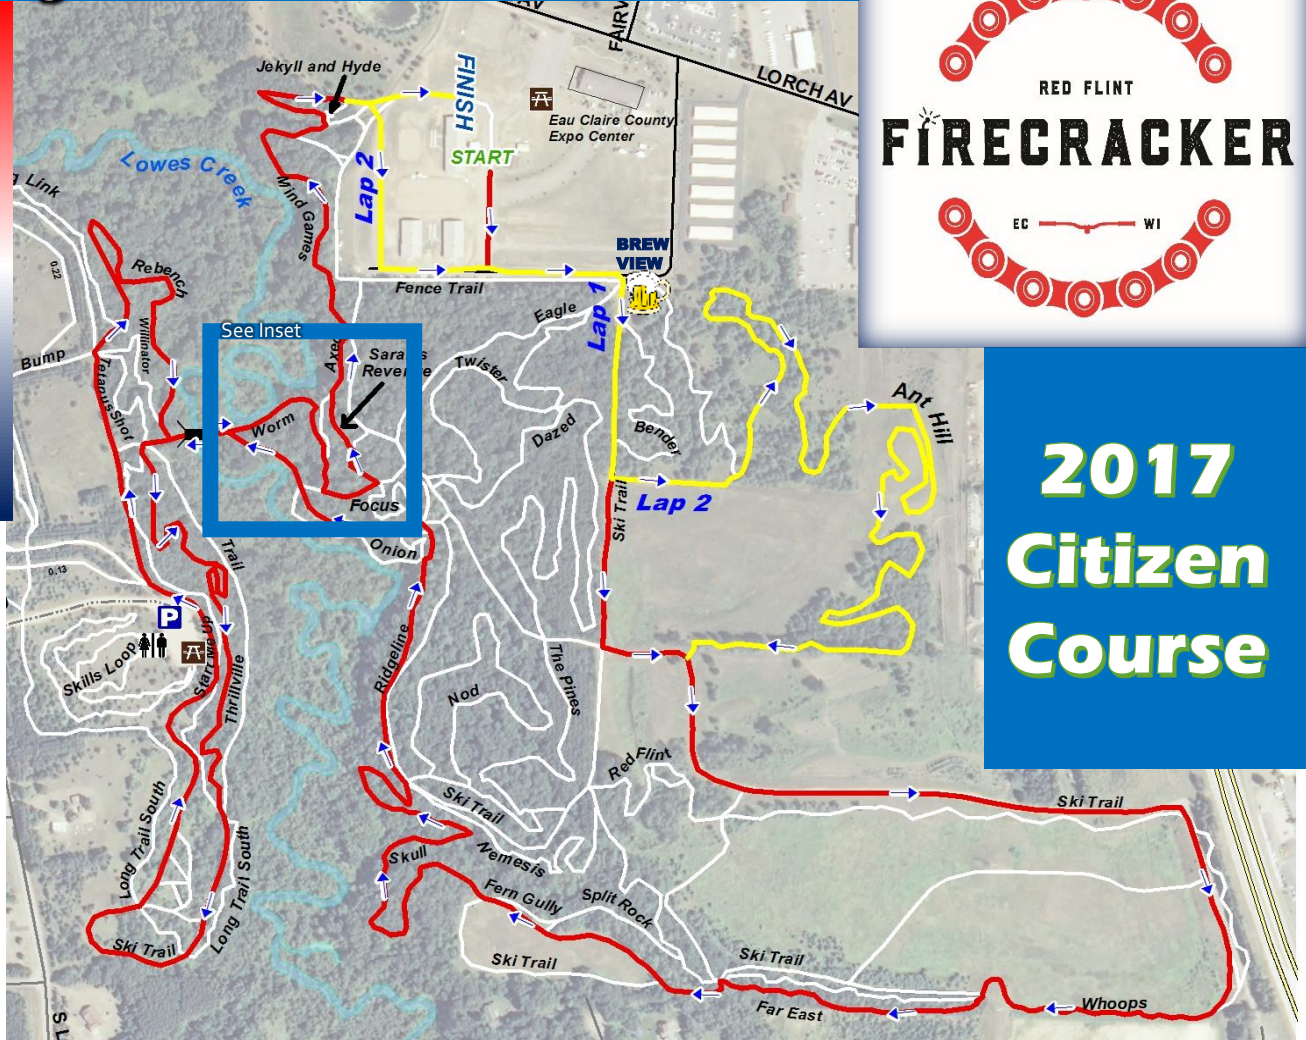

Lowes Creek County Park - Eau Claire, WI

**2017
Citizen
Course**

**Citizen Race
2 laps**

**1st lap - red
2nd lap - yellow
and red**