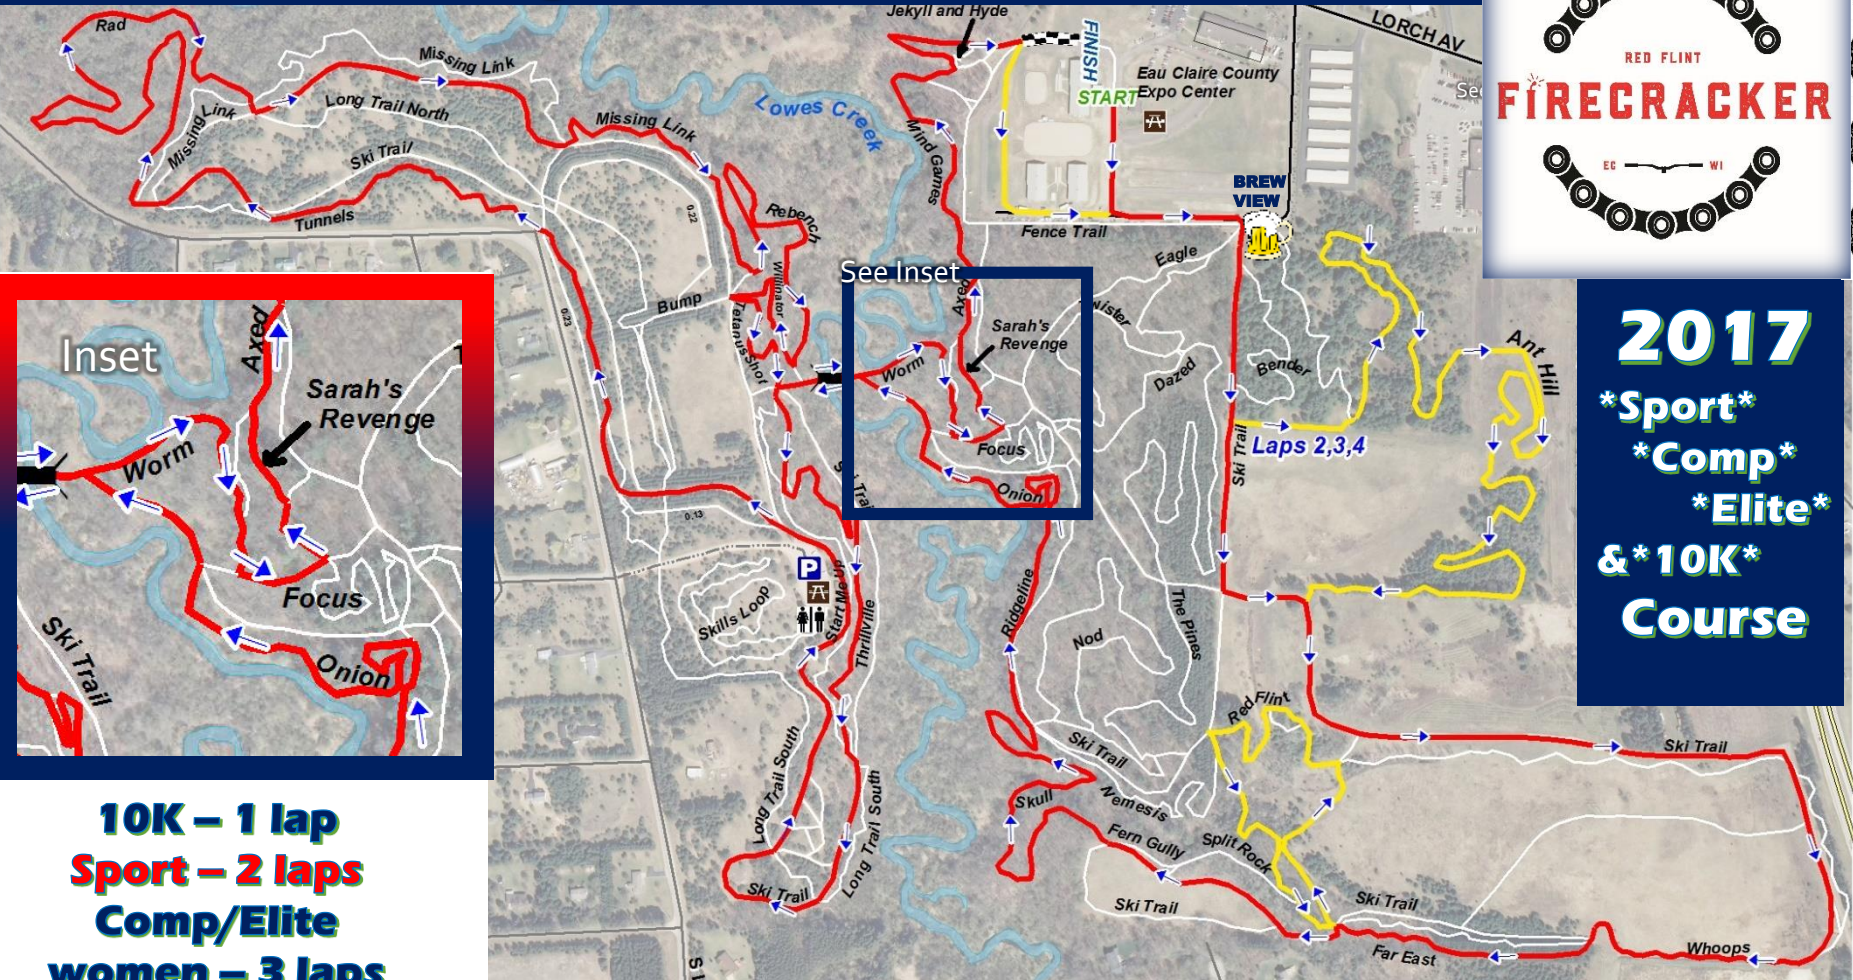

Lowes Creek County Park - Eau Claire, WI

2017
 Sport
 Comp
 Elite
 & *10K*
Course

10K – 1 lap
Sport – 2 laps
Comp/Elite
women – 3 laps
Elite men – 4 laps

Lap 1 – full red
 Laps 2, 3 & 4 -
 yellow and red